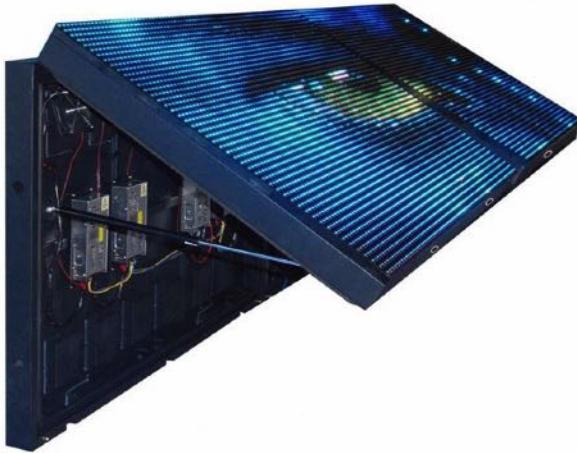

Customization Cabinets

Front Access Cabinet