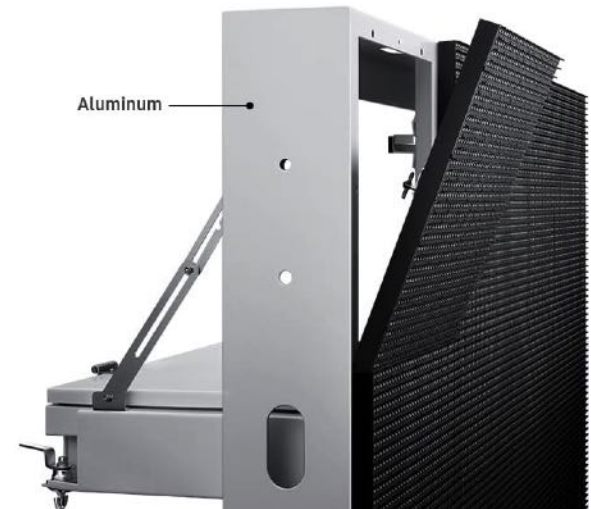

Customization Cabinets

Front Access Cabinet